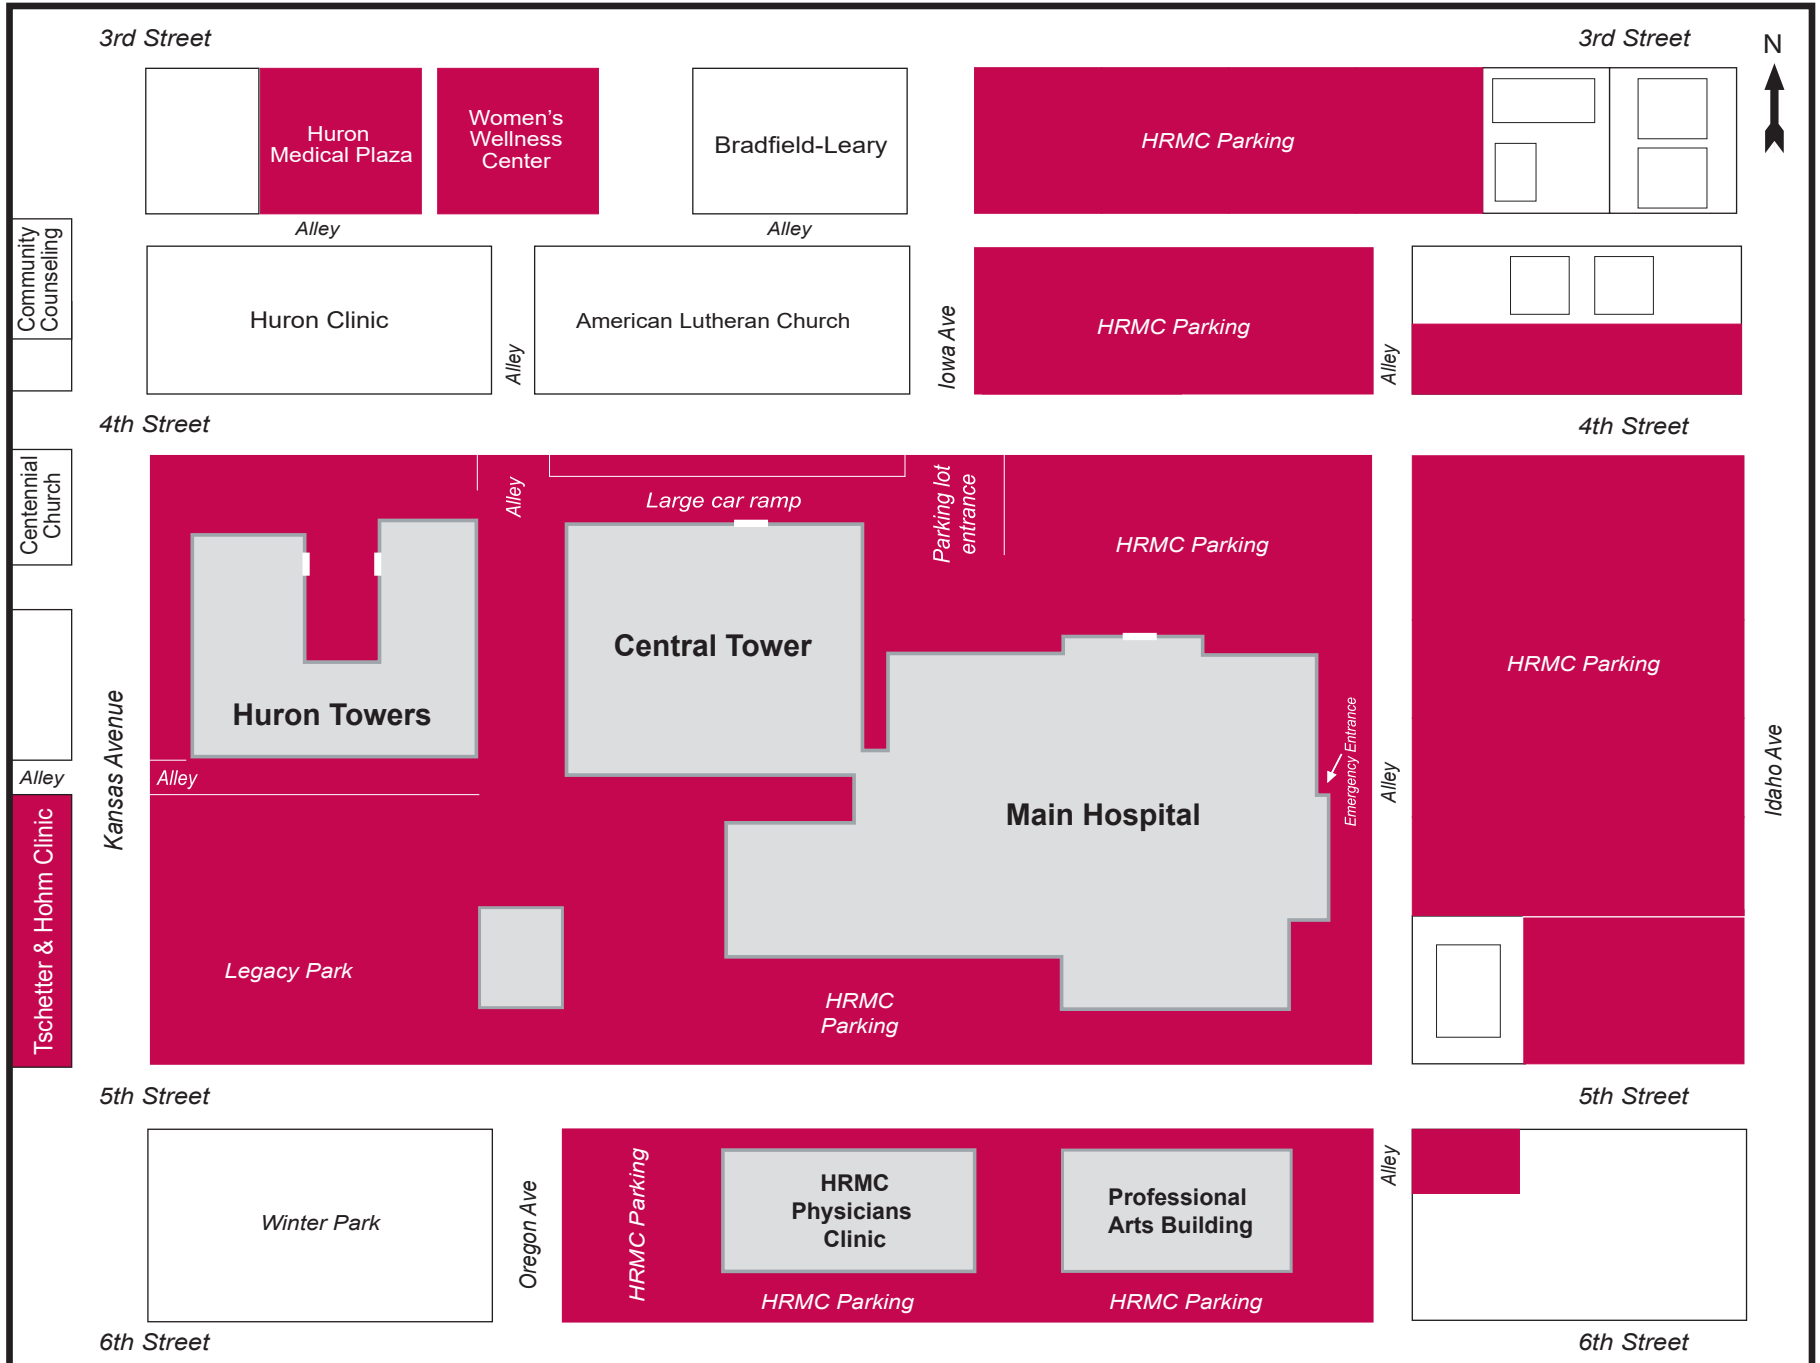

Tobacco-Free Campus Map

Key Updated 08/2021

- HRMC property
- Property adjacent to HRMC property

Please respect the health of patients, visitors and employees, and do not use tobacco products within all the areas indicated below:

Community Counseling

Centennial Church

Tschetter & Hohm Clinic