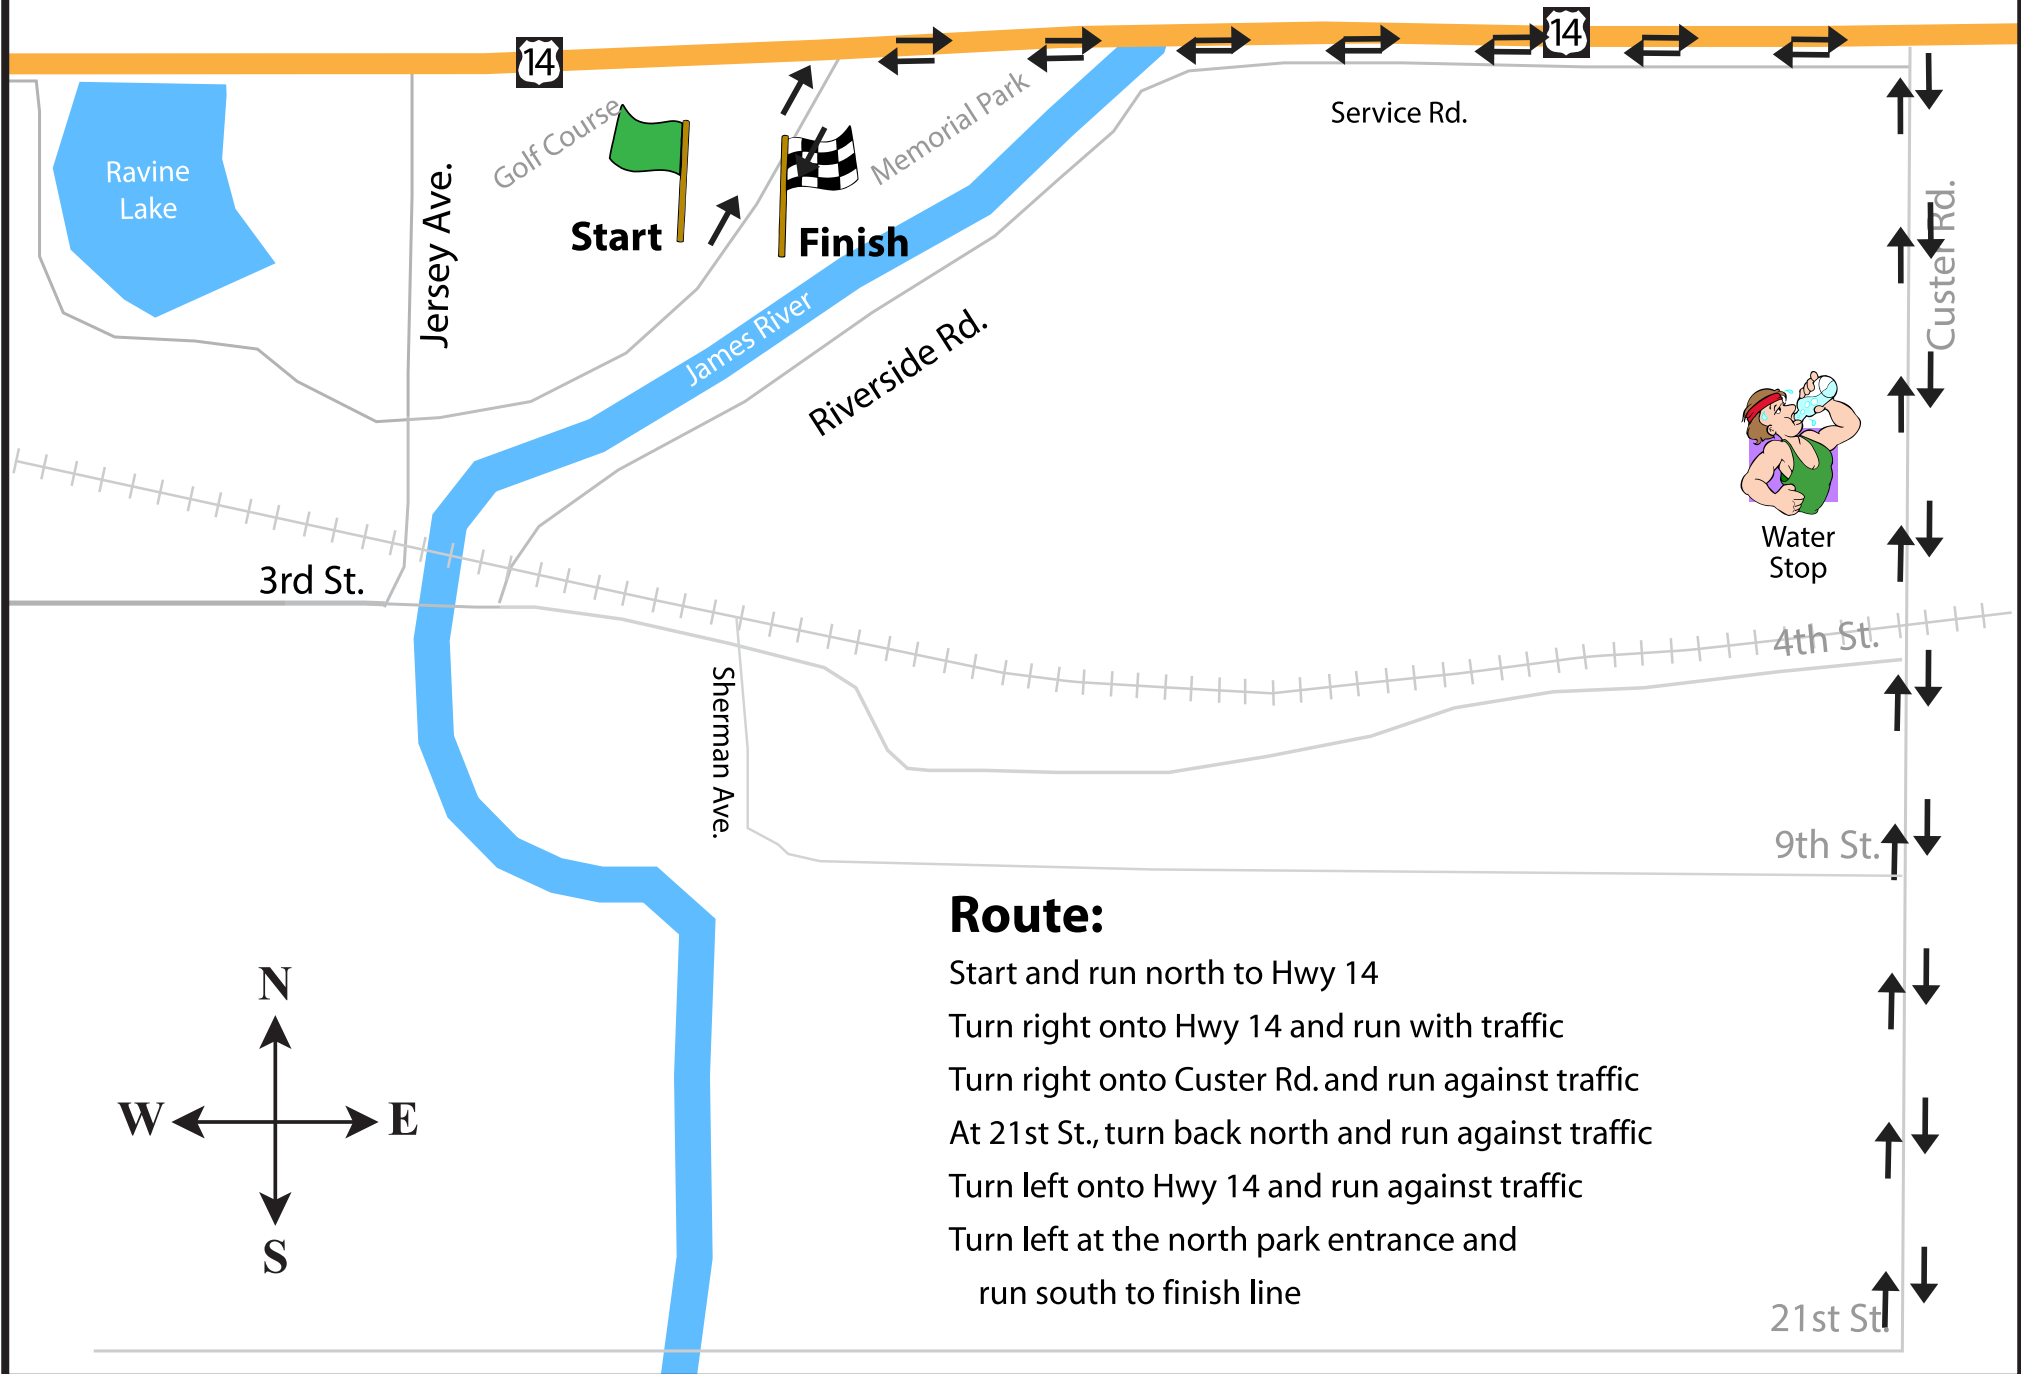

Andy's Road Race - 10K Run Course

Route:

- Start and run north to Hwy 14
- Turn right onto Hwy 14 and run with traffic
- Turn right onto Custer Rd. and run against traffic
- At 21st St., turn back north and run against traffic
- Turn left onto Hwy 14 and run against traffic
- Turn left at the north park entrance and run south to finish line

Water Stop