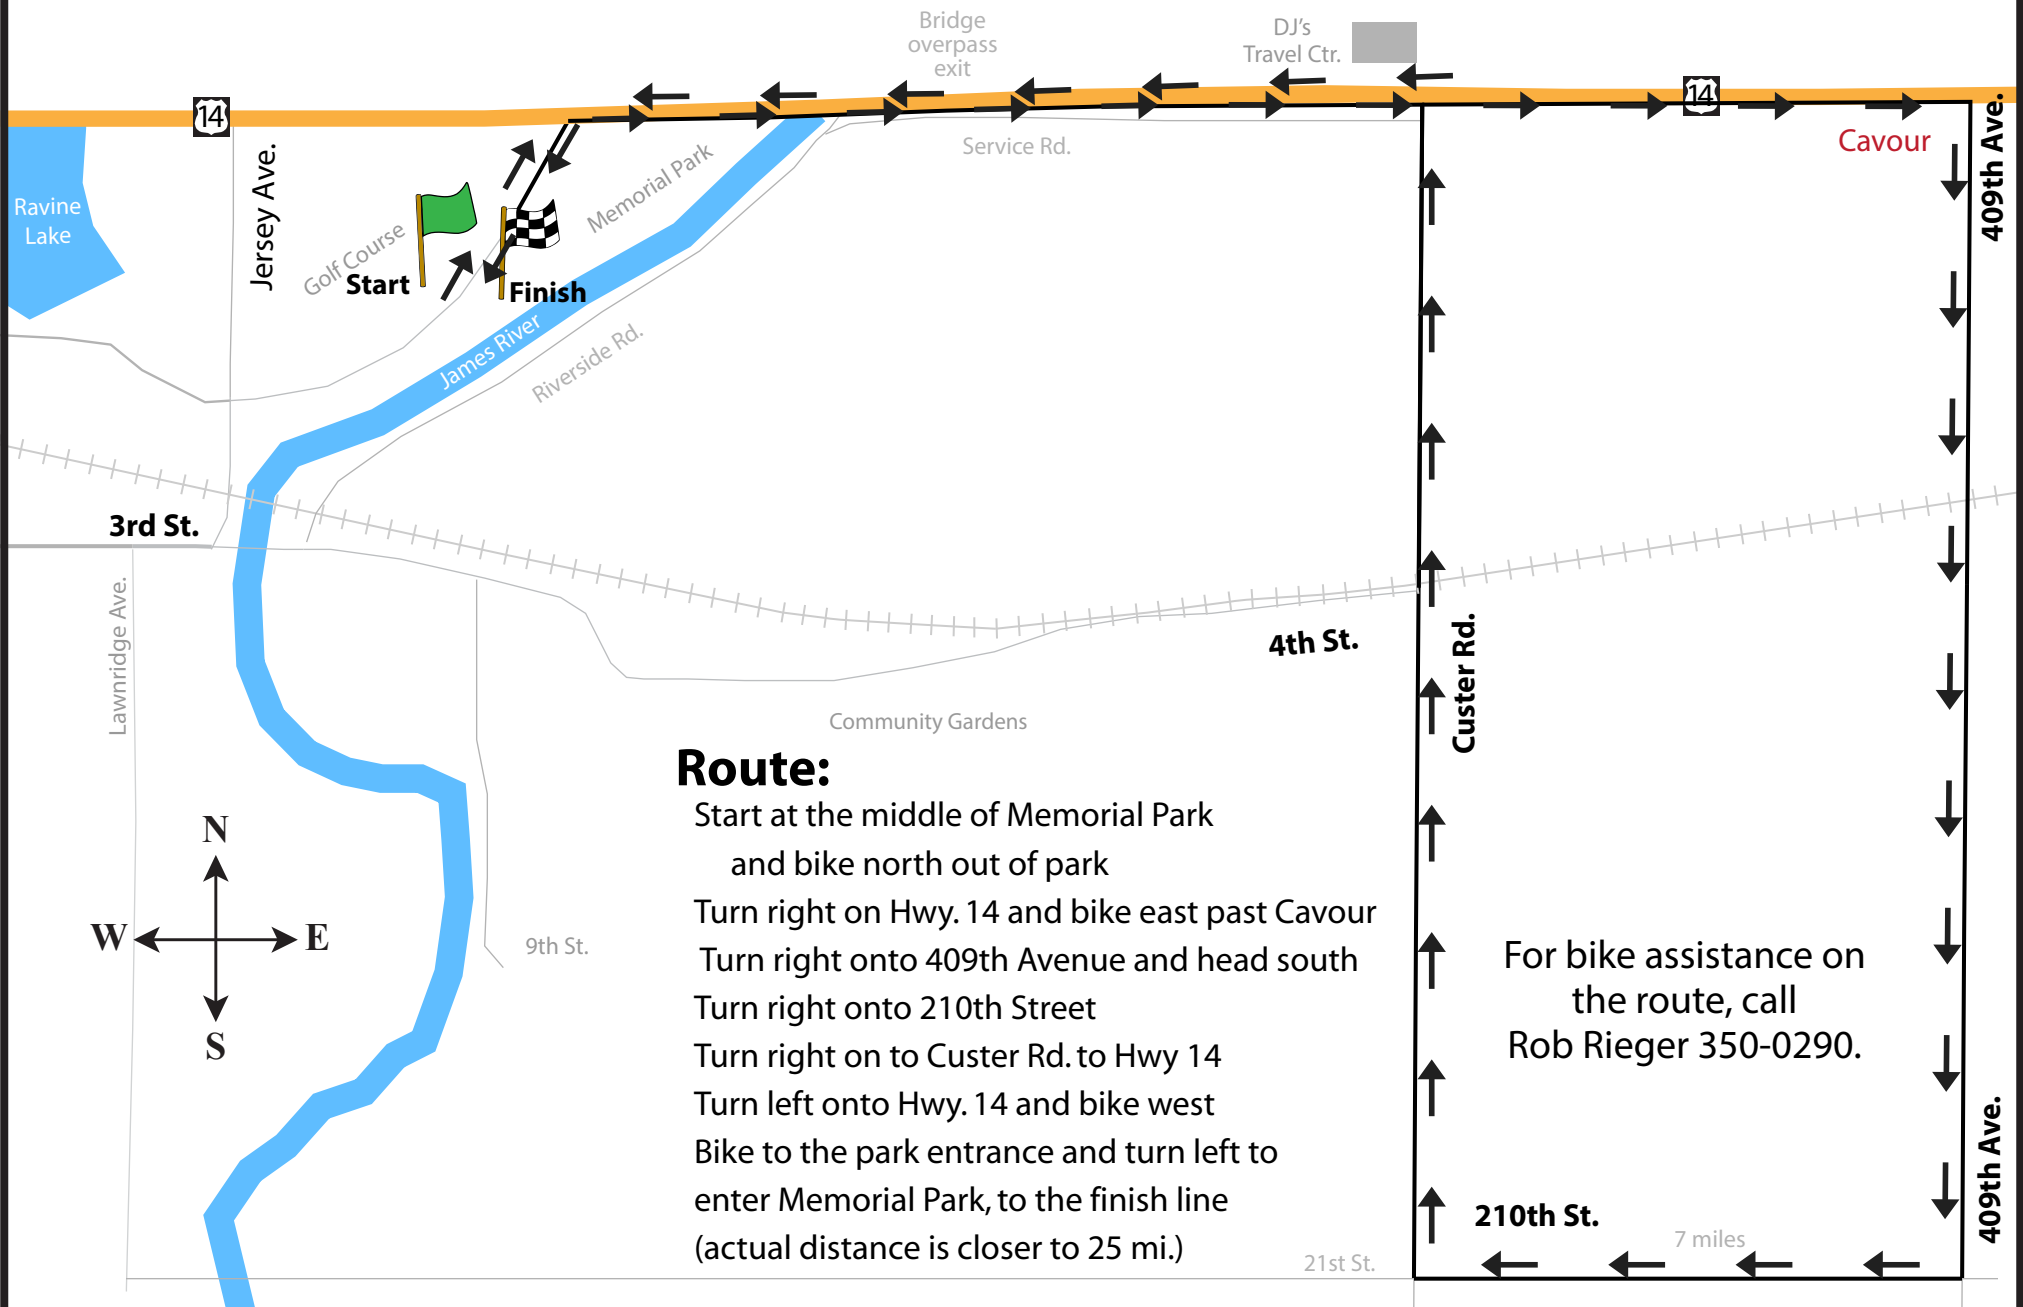

Andy's Road Race - 23M Bike Course

Route:

Start at the middle of Memorial Park and bike north out of park
 Turn right on Hwy. 14 and bike east past Cavour
 Turn right onto 409th Avenue and head south
 Turn right onto 210th Street
 Turn right on to Custer Rd. to Hwy 14
 Turn left onto Hwy. 14 and bike west
 Bike to the park entrance and turn left to enter Memorial Park, to the finish line
 (actual distance is closer to 25 mi.)

For bike assistance on the route, call Rob Rieger 350-0290.

210th St. 7 miles